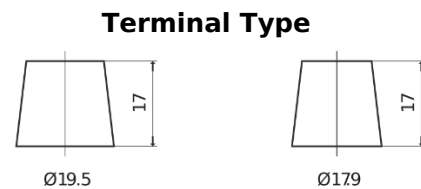

Product overview

Batteries for Trucks, Buses, Construction, Agriculture

EndurancePRO EFB EX2253

Part number	EX2253
Technology	EFB
EAN/GTIN	3661024036702
Voltage	12 V
Capacity	225.0 Ah
CCA	1150 A
Length	518 mm
Width	274 mm
Height	240 mm
Box size	D06
Polarity	ETN 3
Terminal Type	EN taper post
Hold Down	B0
Weights (subject of variation)	60.10 kg