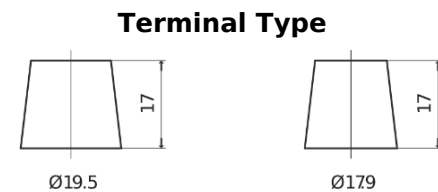

Product overview

Batteries for Trucks, Buses, Construction, Agriculture

EndurancePRO EFB EX2253

Part number	EX2253
Technology	EFB
EAN/GTIN	3661024036702
Voltage	12 V
Capacity	225.0 Ah
CCA	1150 A
Length	518 mm
Width	274 mm
Height	240 mm
Box size	D06
Polarity	ETN 3
Terminal Type	EN taper post
Hold Down	B0
Weights (subject of variation)	60.10 kg