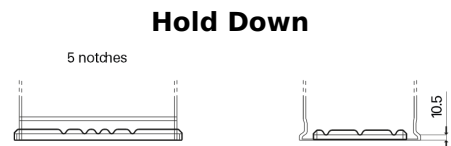

**Product overview**

Batteries for Cars

**Futura CA530**

Part number	CA530
Technology	Flooded
EAN/GTIN	3661024014205
Voltage	12 V
Capacity	53.0 Ah
CCA	540 A
Length	207 mm
Width	175 mm
Height	190 mm
Box size	L01
Polarity	ETN 0
Terminal Type	EN taper post
Hold Down	B13
Weights (subject of variation)	12.70 kg