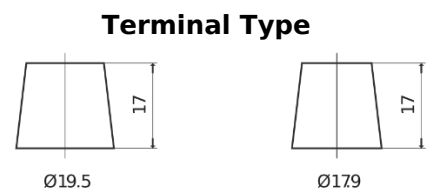

**Product overview**

Batteries for Cars

**Futura CA530**

Part number	CA530
Technology	Flooded
EAN/GTIN	3661024014205
Voltage	12 V
Capacity	53.0 Ah
CCA	540 A
Length	207 mm
Width	175 mm
Height	190 mm
Box size	L01
Polarity	ETN 0
Terminal Type	EN taper post
Hold Down	B13
Weights (subject of variation)	12.70 kg