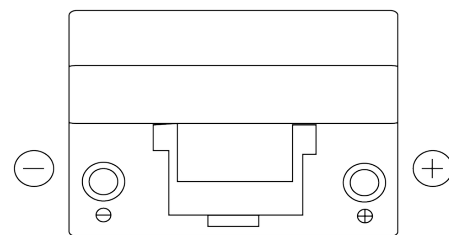

Product overview

Batteries for Cars

Excell EB954

Part number	EB954
Technology	Flooded
EAN/GTIN	3661024034456
Voltage	12 V
Capacity	95 Ah
CCA	760 A
Length	306 mm
Width	173 mm
Height	222 mm
Box size	D31
Polarity	ETN 0
Terminal Type	EN taper post
Hold Down	Korean B1
Weights (subject of variation)	20.60 kg

Polarity

Terminal Type

Positive Terminal

Negative Terminal

Hold Down

Design, features and specifications are subject to change without notice. We disclaim any representation or warranty, express or implied, concerning the data or recommendations, and in no event shall be liable for any loss or damage claimed to have arisen as a result. Some products may not be available in your local market.