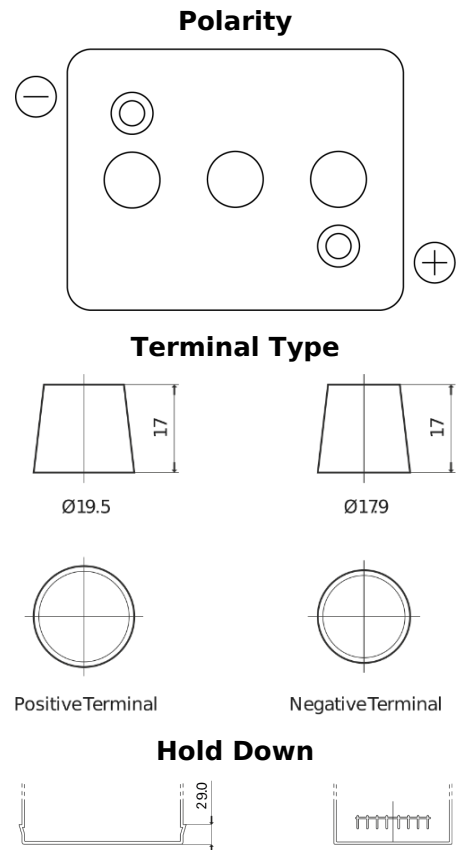

**Product overview**

Batteries for Marine and Leisure

**Vintage EU77-6**

Part number	EU77-6
Technology	Flooded
EAN/GTIN	3661024036177
Voltage	6 V
Capacity	77.0 Ah
CCA	650 A
Length	215 mm
Width	169 mm
Height	184 mm
Box size	H02
Polarity	ETN 0
Terminal Type	EN taper post
Hold Down	B6
Weights (subject of variation)	11.10 kg