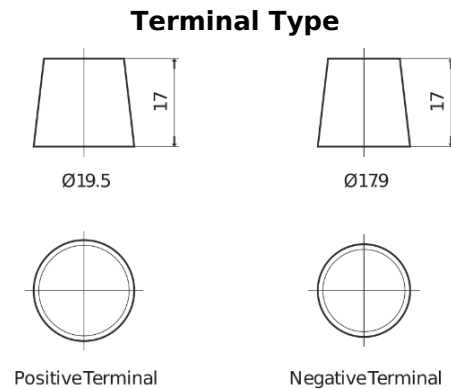

**Product overview**

Batteries for Marine and Leisure

**Vintage EU77-6**

Part number	EU77-6
Technology	Flooded
EAN/GTIN	3661024036177
Voltage	6 V
Capacity	77.0 Ah
CCA	650 A
Length	215 mm
Width	169 mm
Height	184 mm
Box size	H02
Polarity	ETN 0
Terminal Type	EN taper post
Hold Down	B6
Weights (subject of variation)	11.10 kg