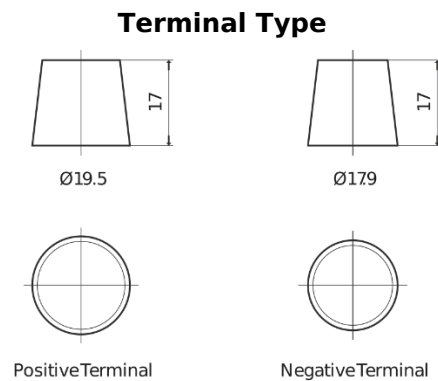

**Product overview**

Batteries for Marine and Leisure

**Vintage EU72L**

Part number	EU72L
Technology	Flooded
EAN/GTIN	3661024036283
Voltage	12 V
Capacity	72.0 Ah
CCA	640 A
Length	278 mm
Width	175 mm
Height	190 mm
Box size	L03
Polarity	ETN 1
Terminal Type	EN taper post
Hold Down	B13
Weights (subject of variation)	16.00 kg