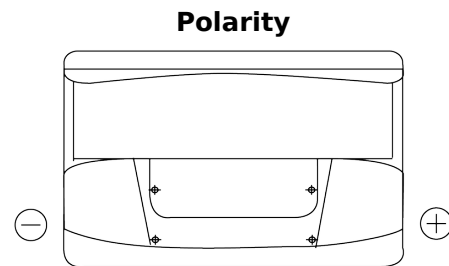

**Product overview**

Batteries for Marine and Leisure

**Vintage EU72L**

Part number	EU72L
Technology	Flooded
EAN/GTIN	3661024036283
Voltage	12 V
Capacity	72.0 Ah
CCA	640 A
Length	278 mm
Width	175 mm
Height	190 mm
Box size	L03
Polarity	ETN 1
Terminal Type	EN taper post
Hold Down	B13
Weights (subject of variation)	16.00 kg