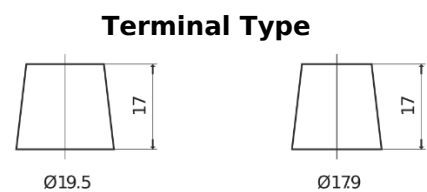

Product overview

Batteries for Marine and Leisure

Vintage EU260-6

Part number	EU260-6
Technology	Flooded
EAN/GTIN	3661024036115
Voltage	6 V
Capacity	260.0 Ah
CCA	1300 A
Length	345 mm
Width	172 mm
Height	286 mm
Box size	M08
Polarity	ETN 0
Terminal Type	EN taper post
Hold Down	B0
Weights (subject of variation)	39.10 kg