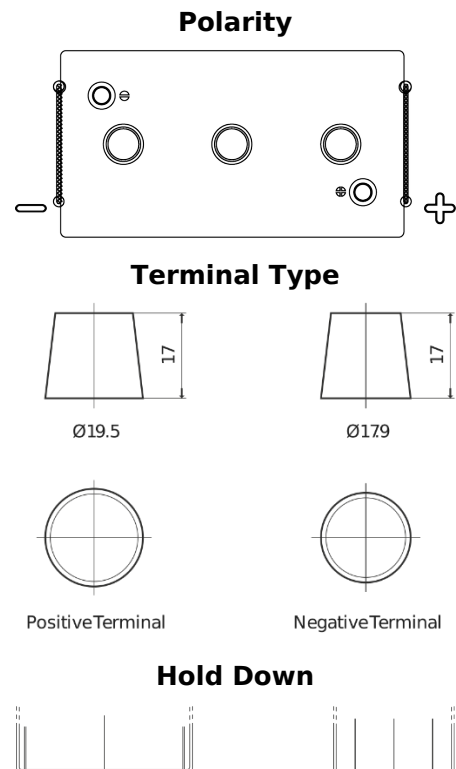

Product overview

Batteries for Marine and Leisure

Vintage EU165-6

Part number	EU165-6
Technology	Flooded
EAN/GTIN	3661024036146
Voltage	6 V
Capacity	165.0 Ah
CCA	900 A
Length	330 mm
Width	174 mm
Height	234 mm
Box size	M05
Polarity	ETN 0
Terminal Type	EN taper post
Hold Down	B0
Weights (subject of variation)	25.00 kg