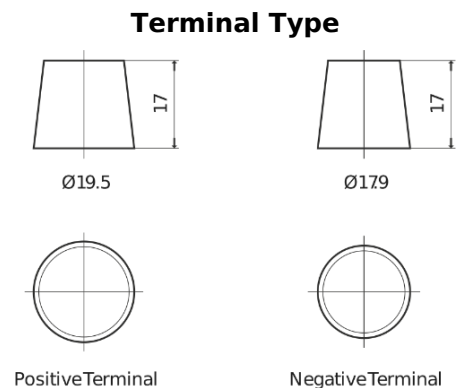

Product overview

Batteries for Marine and Leisure

Vintage EU165-6

Part number	EU165-6
Technology	Flooded
EAN/GTIN	3661024036146
Voltage	6 V
Capacity	165.0 Ah
CCA	900 A
Length	330 mm
Width	174 mm
Height	234 mm
Box size	M05
Polarity	ETN 0
Terminal Type	EN taper post
Hold Down	B0
Weights (subject of variation)	25.00 kg