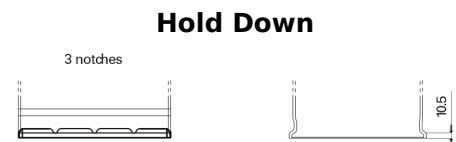

**Product overview**

Batteries for Marine and Leisure

**Vintage EU140-6**

|                                |               |
|--------------------------------|---------------|
| Part number                    | EU140-6       |
| Technology                     | Flooded       |
| EAN/GTIN                       | 3661024036153 |
| Voltage                        | 6 V           |
| Capacity                       | 140.0 Ah      |
| CCA                            | 900 A         |
| Length                         | 257 mm        |
| Width                          | 175 mm        |
| Height                         | 236 mm        |
| Box size                       | M04           |
| Polarity                       | ETN 0         |
| Terminal Type                  | EN taper post |
| Hold Down                      | B1            |
| Weights (subject of variation) | 18.40 kg      |