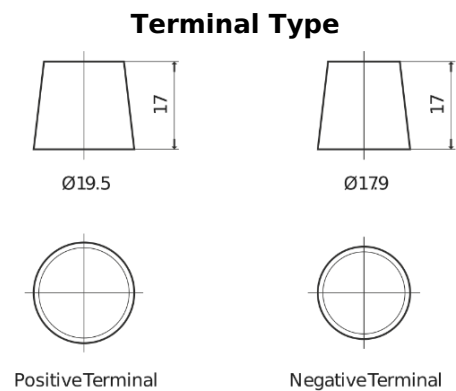

**Product overview**

Batteries for Marine and Leisure

**Vintage EU140-6**

|                                |               |
|--------------------------------|---------------|
| Part number                    | EU140-6       |
| Technology                     | Flooded       |
| EAN/GTIN                       | 3661024036153 |
| Voltage                        | 6 V           |
| Capacity                       | 140.0 Ah      |
| CCA                            | 900 A         |
| Length                         | 257 mm        |
| Width                          | 175 mm        |
| Height                         | 236 mm        |
| Box size                       | M04           |
| Polarity                       | ETN 0         |
| Terminal Type                  | EN taper post |
| Hold Down                      | B1            |
| Weights (subject of variation) | 18.40 kg      |