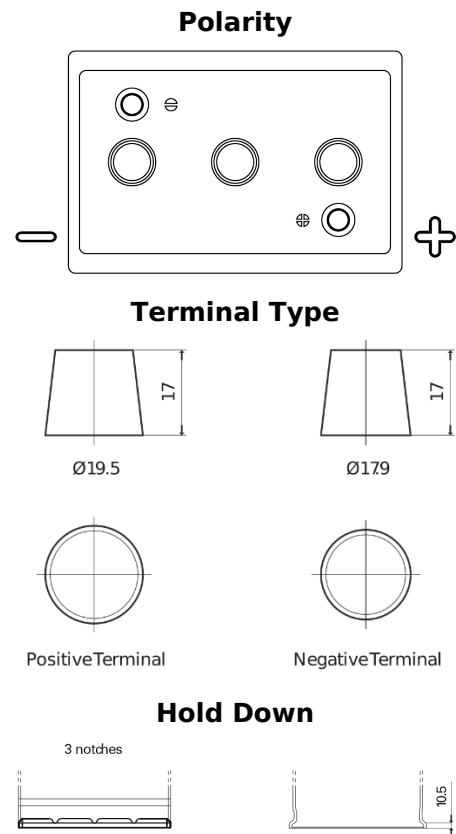

Product overview

Batteries for Marine and Leisure

Vintage EU140-6

Part number	EU140-6
Technology	Flooded
EAN/GTIN	3661024036153
Voltage	6 V
Capacity	140.0 Ah
CCA	900 A
Length	257 mm
Width	175 mm
Height	236 mm
Box size	M04
Polarity	ETN 0
Terminal Type	EN taper post
Hold Down	B1
Weights (subject of variation)	18.40 kg