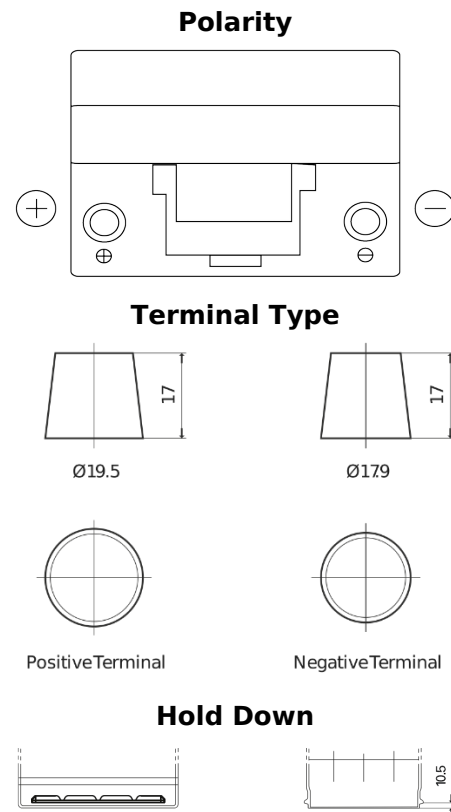

Product overview

Batteries for Cars

Classic EC905

Part number	EC905
Technology	Flooded
EAN/GTIN	3661024034760
Voltage	12 V
Capacity	90 Ah
CCA	680 A
Length	306 mm
Width	173 mm
Height	222 mm
Box size	D31
Polarity	ETN 1
Terminal Type	EN taper post
Hold Down	Korean B1
Weights (subject of variation)	19.90 kg