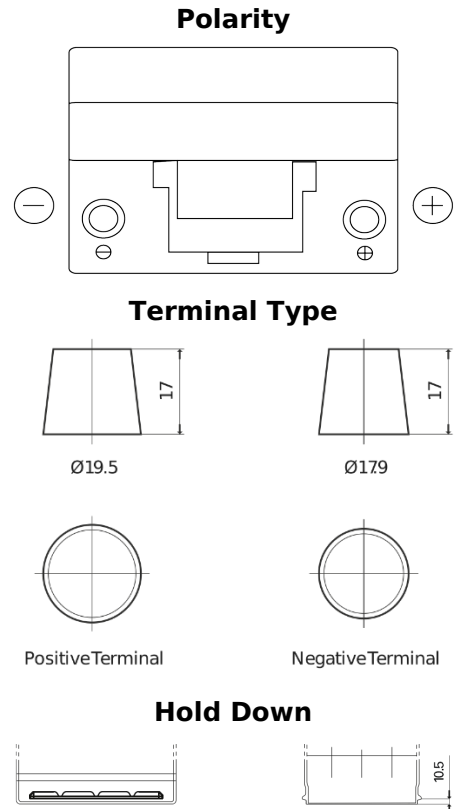

Product overview

Batteries for Cars

Classic EC904

Part number	EC904
Technology	Flooded
EAN/GTIN	3661024034753
Voltage	12 V
Capacity	90 Ah
CCA	680 A
Length	306 mm
Width	173 mm
Height	222 mm
Box size	D31
Polarity	ETN 0
Terminal Type	EN taper post
Hold Down	Korean B1
Weights (subject of variation)	19.90 kg