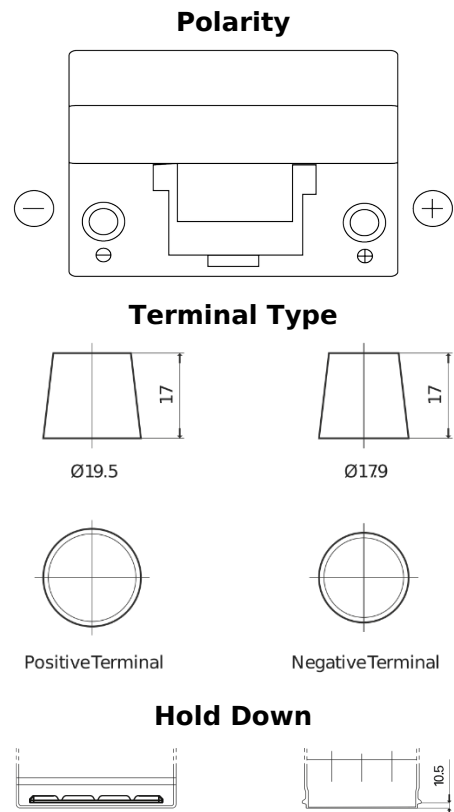

Product overview

Batteries for Cars

Classic EC904

Part number	EC904
Technology	Flooded
EAN/GTIN	3661024034753
Voltage	12 V
Capacity	90 Ah
CCA	680 A
Length	306 mm
Width	173 mm
Height	222 mm
Box size	D31
Polarity	ETN 0
Terminal Type	EN taper post
Hold Down	Korean B1
Weights (subject of variation)	19.90 kg