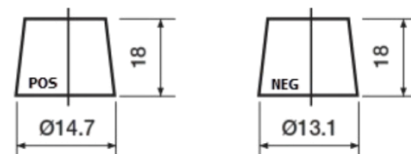

**Product overview**

Batteries for Cars

**Futura CA456**

Part number	CA456
Technology	Flooded
EAN/GTIN	3661024016469
Voltage	12 V
Capacity	45.0 Ah
CCA	390 A
Length	237 mm
Width	127 mm
Height	227 mm
Box size	B24
Polarity	ETN 0
Terminal Type	JIS taper post
Hold Down	B1
Weights (subject of variation)	11.80 kg

**Polarity**

**Terminal Type**

Remove T1 adapter for T3

**Hold Down**

Design, features and specifications are subject to change without notice. We disclaim any representation or warranty, express or implied, concerning the data or recommendations, and in no event shall be liable for any loss or damage claimed to have arisen as a result. Some products may not be available in your local market.