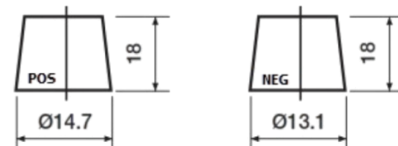

Product overview

Batteries for Cars

Futura CA456

Part number	CA456
Technology	Flooded
EAN/GTIN	3661024016469
Voltage	12 V
Capacity	45.0 Ah
CCA	390 A
Length	237 mm
Width	127 mm
Height	227 mm
Box size	B24
Polarity	ETN 0
Terminal Type	JIS taper post
Hold Down	B1
Weights (subject of variation)	11.80 kg

Polarity

Terminal Type

Remove T1 adapter for T3

Hold Down

Design, features and specifications are subject to change without notice. We disclaim any representation or warranty, express or implied, concerning the data or recommendations, and in no event shall be liable for any loss or damage claimed to have arisen as a result. Some products may not be available in your local market.