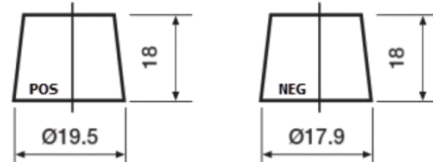

**Product overview**

Batteries for Cars

**Futura CA456**

Part number	CA456
Technology	Flooded
EAN/GTIN	3661024016469
Voltage	12 V
Capacity	45.0 Ah
CCA	390 A
Length	237 mm
Width	127 mm
Height	227 mm
Box size	B24
Polarity	ETN 0
Terminal Type	JIS taper post
Hold Down	B1
Weights (subject of variation)	11.80 kg

**Polarity**

**Terminal Type**

Remove T1 adapter for T3

**Hold Down**

Design, features and specifications are subject to change without notice. We disclaim any representation or warranty, express or implied, concerning the data or recommendations, and in no event shall be liable for any loss or damage claimed to have arisen as a result. Some products may not be available in your local market.