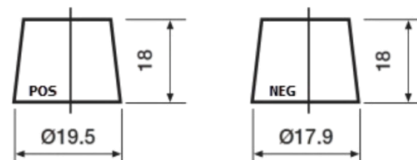

Product overview

Batteries for Cars

Futura CA456

Part number	CA456
Technology	Flooded
EAN/GTIN	3661024016469
Voltage	12 V
Capacity	45.0 Ah
CCA	390 A
Length	237 mm
Width	127 mm
Height	227 mm
Box size	B24
Polarity	ETN 0
Terminal Type	JIS taper post
Hold Down	B1
Weights (subject of variation)	11.80 kg

Polarity

Terminal Type

Remove T1 adapter for T3

Hold Down

Design, features and specifications are subject to change without notice. We disclaim any representation or warranty, express or implied, concerning the data or recommendations, and in no event shall be liable for any loss or damage claimed to have arisen as a result. Some products may not be available in your local market.