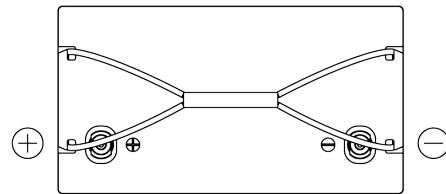

**Product overview**

Batteries for Marine and Leisure

**Equipment Li-Ion EV1300**

Part number	EV1300
Technology	Li-Ion
EAN/GTIN	3661024037679
Voltage	12 V
Capacity	100 Ah
Watt hour	1300 Wh
Length	308 mm
Width	168 mm
Height	211 mm
Box size	D31
Polarity	ETN 1
Terminal Type	Female M8
Hold Down	B0
Weights (subject of variation)	12.10 kg

**Polarity**

**Terminal Type**

**Hold Down**

Design, features and specifications are subject to change without notice. We disclaim any representation or warranty, express or implied, concerning the data or recommendations, and in no event shall be liable for any loss or damage claimed to have arisen as a result. Some products may not be available in your local market.