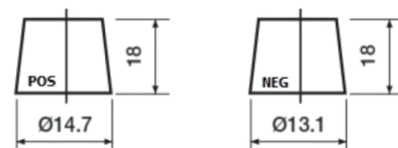

**Product overview**

Batteries for Cars

**Futura CA406**

Part number	CA406
Technology	Flooded
EAN/GTIN	3661024016919
Voltage	12 V
Capacity	40.0 Ah
CCA	350 A
Length	187 mm
Width	127 mm
Height	220 mm
Box size	B19
Polarity	ETN 0
Terminal Type	JIS taper post
Hold Down	B1
Weights (subject of variation)	9.30 kg

**Polarity**

**Terminal Type**

Remove T1 adapter for T3

**Hold Down**

Design, features and specifications are subject to change without notice. We disclaim any representation or warranty, express or implied, concerning the data or recommendations, and in no event shall be liable for any loss or damage claimed to have arisen as a result. Some products may not be available in your local market.