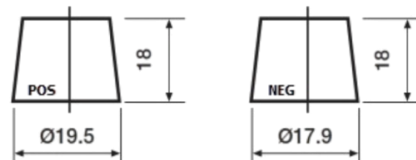

**Product overview**

Batteries for Cars

**Futura CA406**

Part number	CA406
Technology	Flooded
EAN/GTIN	3661024016919
Voltage	12 V
Capacity	40.0 Ah
CCA	350 A
Length	187 mm
Width	127 mm
Height	220 mm
Box size	B19
Polarity	ETN 0
Terminal Type	JIS taper post
Hold Down	B1
Weights (subject of variation)	9.30 kg

**Polarity**

**Terminal Type**

Remove T1 adapter for T3

**Hold Down**

Design, features and specifications are subject to change without notice. We disclaim any representation or warranty, express or implied, concerning the data or recommendations, and in no event shall be liable for any loss or damage claimed to have arisen as a result. Some products may not be available in your local market.