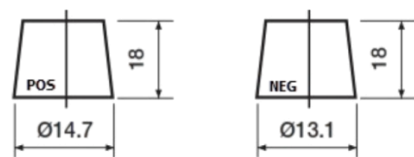

Product overview

Batteries for Cars

Futura CA406

Part number	CA406
Technology	Flooded
EAN/GTIN	3661024016919
Voltage	12 V
Capacity	40.0 Ah
CCA	350 A
Length	187 mm
Width	127 mm
Height	220 mm
Box size	B19
Polarity	ETN 0
Terminal Type	JIS taper post
Hold Down	B1
Weights (subject of variation)	9.30 kg

Remove T1 adapter for T3

Hold Down

Design, features and specifications are subject to change without notice. We disclaim any representation or warranty, express or implied, concerning the data or recommendations, and in no event shall be liable for any loss or damage claimed to have arisen as a result. Some products may not be available in your local market.