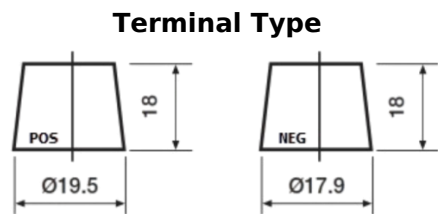

Product overview

Batteries for Cars

Futura CA406

Part number	CA406
Technology	Flooded
EAN/GTIN	3661024016919
Voltage	12 V
Capacity	40.0 Ah
CCA	350 A
Length	187 mm
Width	127 mm
Height	220 mm
Box size	B19
Polarity	ETN 0
Terminal Type	JIS taper post
Hold Down	B1
Weights (subject of variation)	9.30 kg

Remove T1 adapter for T3

Hold Down

Design, features and specifications are subject to change without notice. We disclaim any representation or warranty, express or implied, concerning the data or recommendations, and in no event shall be liable for any loss or damage claimed to have arisen as a result. Some products may not be available in your local market.