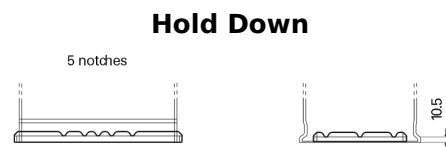

Product overview

Batteries for Marine and Leisure

Equipment ET650

Part number	ET650
Technology	Flooded
EAN/GTIN	3661024035927
Voltage	12 V
Capacity	100.0 Ah
Watt hour	650 Wh
Length	353 mm
Width	175 mm
Height	190 mm
Box size	L05
Polarity	ETN 0
Terminal Type	EN taper post
Hold Down	B13
Weights (subject of variation)	26.50 kg