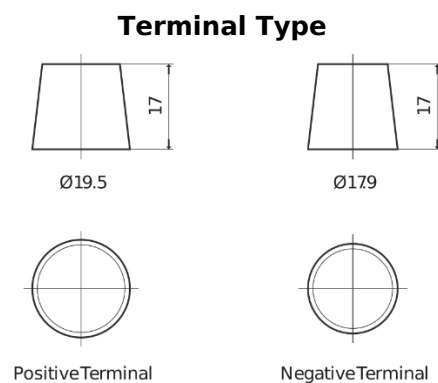

Product overview

Batteries for Marine and Leisure

Equipment ET650

Part number	ET650
Technology	Flooded
EAN/GTIN	3661024035927
Voltage	12 V
Capacity	100.0 Ah
Watt hour	650 Wh
Length	353 mm
Width	175 mm
Height	190 mm
Box size	L05
Polarity	ETN 0
Terminal Type	EN taper post
Hold Down	B13
Weights (subject of variation)	26.50 kg