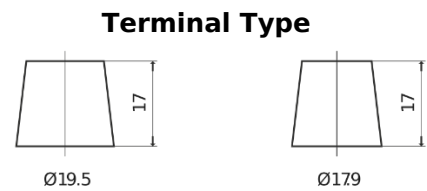

Product overview

Batteries for Marine and Leisure

Equipment ET550

Part number	ET550
Technology	Flooded
EAN/GTIN	3661024036344
Voltage	12 V
Capacity	80.0 Ah
Watt hour	550 Wh
Length	278 mm
Width	175 mm
Height	190 mm
Box size	L03
Polarity	ETN 0
Terminal Type	EN taper post
Hold Down	B13
Weights (subject of variation)	20.70 kg