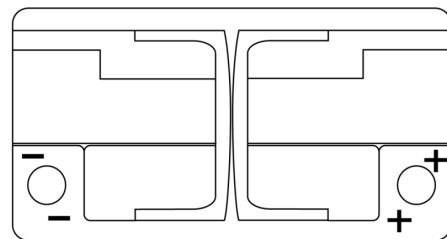

Product overview

Batteries for Cars

Futura CA1050

Part number	CA1050
Technology	Flooded
EAN/GTIN	3661024016971
Voltage	12 V
Capacity	105.0 Ah
CCA	850 A
Length	315 mm
Width	175 mm
Height	205 mm
Box size	LH4
Polarity	ETN 0
Terminal Type	EN taper post
Hold Down	B13
Weights (subject of variation)	23.10 kg

Polarity

Terminal Type

Positive Terminal

Negative Terminal

Hold Down

Design, features and specifications are subject to change without notice. We disclaim any representation or warranty, express or implied, concerning the data or recommendations, and in no event shall be liable for any loss or damage claimed to have arisen as a result. Some products may not be available in your local market.