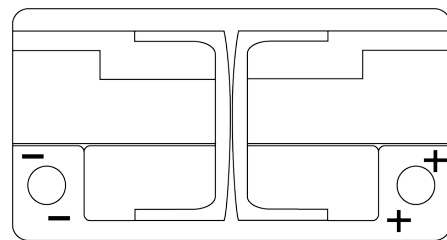

Product overview

Batteries for Cars

Futura CA1050

Part number	CA1050
Technology	Flooded
EAN/GTIN	3661024016971
Voltage	12 V
Capacity	105.0 Ah
CCA	850 A
Length	315 mm
Width	175 mm
Height	205 mm
Box size	LH4
Polarity	ETN 0
Terminal Type	EN taper post
Hold Down	B13
Weights (subject of variation)	23.10 kg

Polarity

Terminal Type

Positive Terminal

Negative Terminal

Hold Down

Design, features and specifications are subject to change without notice. We disclaim any representation or warranty, express or implied, concerning the data or recommendations, and in no event shall be liable for any loss or damage claimed to have arisen as a result. Some products may not be available in your local market.