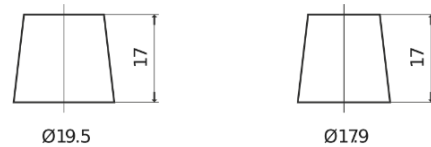

Product overview

Batteries for Cars

Futura CA1050

Part number	CA1050
Technology	Flooded
EAN/GTIN	3661024016971
Voltage	12 V
Capacity	105.0 Ah
CCA	850 A
Length	315 mm
Width	175 mm
Height	205 mm
Box size	LH4
Polarity	ETN 0
Terminal Type	EN taper post
Hold Down	B13
Weights (subject of variation)	23.10 kg

Polarity

Terminal Type

Positive Terminal

Negative Terminal

Hold Down

Design, features and specifications are subject to change without notice. We disclaim any representation or warranty, express or implied, concerning the data or recommendations, and in no event shall be liable for any loss or damage claimed to have arisen as a result. Some products may not be available in your local market.