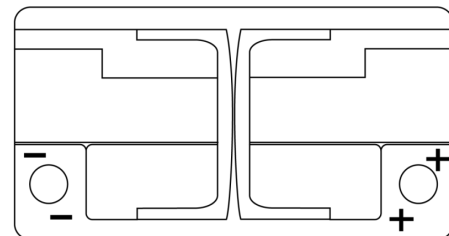

**Product overview**

Batteries for Cars

**Futura CA1050**

Part number	CA1050
Technology	Flooded
EAN/GTIN	3661024016971
Voltage	12 V
Capacity	105.0 Ah
CCA	850 A
Length	315 mm
Width	175 mm
Height	205 mm
Box size	LH4
Polarity	ETN 0
Terminal Type	EN taper post
Hold Down	B13
Weights (subject of variation)	23.10 kg

**Polarity**

**Terminal Type**

Positive Terminal

Negative Terminal

**Hold Down**

Design, features and specifications are subject to change without notice. We disclaim any representation or warranty, express or implied, concerning the data or recommendations, and in no event shall be liable for any loss or damage claimed to have arisen as a result. Some products may not be available in your local market.