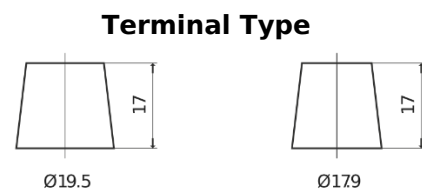

**Product overview**

Batteries for Marine and Leisure

**Equipment ET1600**

Part number	ET1600
Technology	Flooded
EAN/GTIN	3661024035873
Voltage	12 V
Capacity	230.0 Ah
Watt hour	1600 Wh
Length	518 mm
Width	274 mm
Height	240 mm
Box size	D06
Polarity	ETN 3
Terminal Type	EN taper post
Hold Down	B0
Weights (subject of variation)	64.80 kg