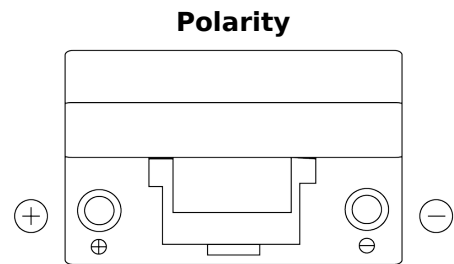

Product overview

Batteries for Cars

Excell EB705

Part number	EB705
Technology	Flooded
EAN/GTIN	3661024034449
Voltage	12 V
Capacity	70 Ah
CCA	540 A
Length	270 mm
Width	173 mm
Height	222 mm
Box size	D26
Polarity	ETN 1
Terminal Type	EN taper post
Hold Down	Korean B1+B6
Weights (subject of variation)	16.10 kg