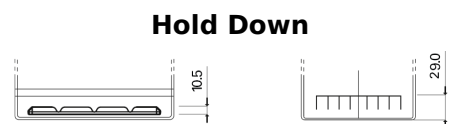

Product overview

Batteries for Cars

Excell EB705

Part number	EB705
Technology	Flooded
EAN/GTIN	3661024034449
Voltage	12 V
Capacity	70 Ah
CCA	540 A
Length	270 mm
Width	173 mm
Height	222 mm
Box size	D26
Polarity	ETN 1
Terminal Type	EN taper post
Hold Down	Korean B1+B6
Weights (subject of variation)	16.10 kg