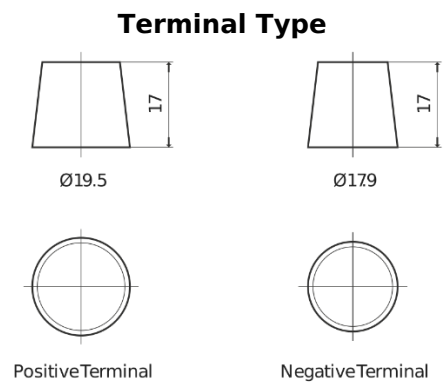

Product overview

Batteries for Cars

Excell EB705

Part number	EB705
Technology	Flooded
EAN/GTIN	3661024034449
Voltage	12 V
Capacity	70 Ah
CCA	540 A
Length	270 mm
Width	173 mm
Height	222 mm
Box size	D26
Polarity	ETN 1
Terminal Type	EN taper post
Hold Down	Korean B1+B6
Weights (subject of variation)	16.10 kg