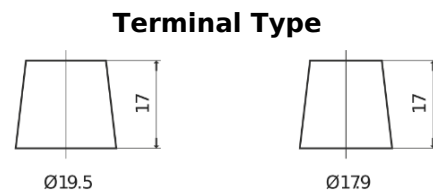

Product overview

Batteries for Marine and Leisure

Equipment GEL ES2400

| | |
|--------------------------------|---------------|
| Part number | ES2400 |
| Technology | GEL |
| EAN/GTIN | 3661024035750 |
| Voltage | 12 V |
| Capacity | 210.0 Ah |
| Watt hour | 2400 Wh |
| Length | 518 mm |
| Width | 274 mm |
| Height | 240 mm |
| Box size | D06 |
| Polarity | ETN 3 |
| Terminal Type | EN taper post |
| Hold Down | B0 |
| Weights (subject of variation) | 63.50 kg |