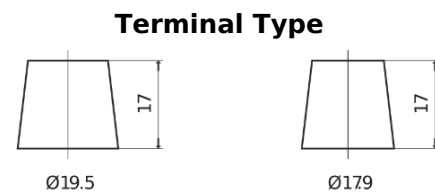

**Product overview**

Batteries for Marine and Leisure

**Equipment GEL ES1350**

Part number	ES1350
Technology	GEL
EAN/GTIN	3661024035774
Voltage	12 V
Capacity	120.0 Ah
Watt hour	1350 Wh
Length	513 mm
Width	189 mm
Height	223 mm
Box size	D04
Polarity	ETN 3
Terminal Type	EN taper post
Hold Down	B0
Weights (subject of variation)	40.00 kg