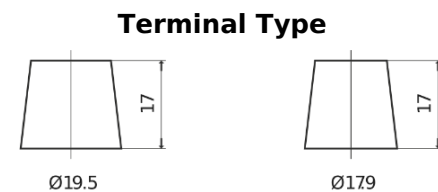

**Product overview**

Batteries for Marine and Leisure

**Equipment GEL ES1350**

Part number	ES1350
Technology	GEL
EAN/GTIN	3661024035774
Voltage	12 V
Capacity	120.0 Ah
Watt hour	1350 Wh
Length	513 mm
Width	189 mm
Height	223 mm
Box size	D04
Polarity	ETN 3
Terminal Type	EN taper post
Hold Down	B0
Weights (subject of variation)	40.00 kg