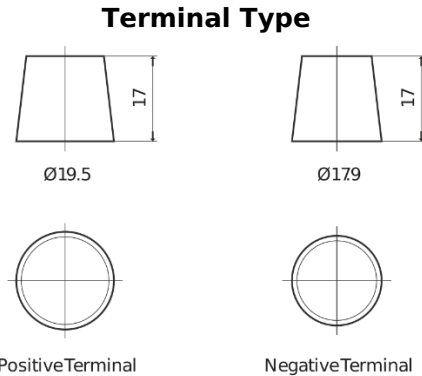

Product overview

Batteries for Marine and Leisure

Equipment GEL ES1300

Part number	ES1300
Technology	GEL
EAN/GTIN	3661024035781
Voltage	12 V
Capacity	120.0 Ah
Watt hour	1300 Wh
Length	345 mm
Width	171 mm
Height	283 mm
Box size	D03
Polarity	ETN 0
Terminal Type	EN taper post
Hold Down	B0
Weights (subject of variation)	37.50 kg