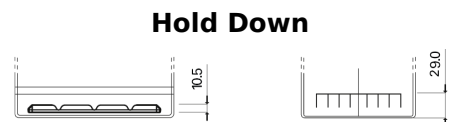

Product overview

Batteries for Cars

Excell EB704

| | |
|--------------------------------|---------------|
| Part number | EB704 |
| Technology | Flooded |
| EAN/GTIN | 3661024034432 |
| Voltage | 12 V |
| Capacity | 70 Ah |
| CCA | 540 A |
| Length | 270 mm |
| Width | 173 mm |
| Height | 222 mm |
| Box size | D26 |
| Polarity | ETN 0 |
| Terminal Type | EN taper post |
| Hold Down | Korean B1+B6 |
| Weights (subject of variation) | 16.10 kg |