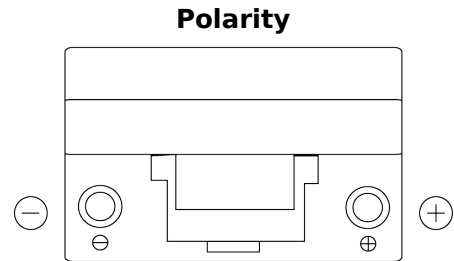

Product overview

Batteries for Cars

Excell EB704

| | |
|--------------------------------|---------------|
| Part number | EB704 |
| Technology | Flooded |
| EAN/GTIN | 3661024034432 |
| Voltage | 12 V |
| Capacity | 70 Ah |
| CCA | 540 A |
| Length | 270 mm |
| Width | 173 mm |
| Height | 222 mm |
| Box size | D26 |
| Polarity | ETN 0 |
| Terminal Type | EN taper post |
| Hold Down | Korean B1+B6 |
| Weights (subject of variation) | 16.10 kg |