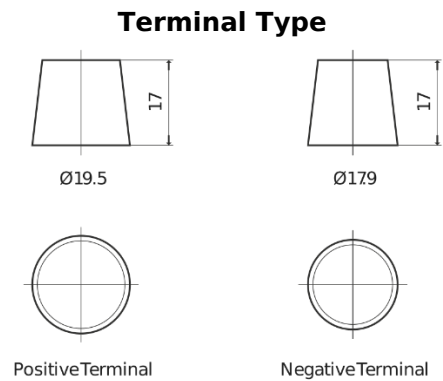

Product overview

Batteries for Cars

Excell EB704

| | |
|--------------------------------|---------------|
| Part number | EB704 |
| Technology | Flooded |
| EAN/GTIN | 3661024034432 |
| Voltage | 12 V |
| Capacity | 70 Ah |
| CCA | 540 A |
| Length | 270 mm |
| Width | 173 mm |
| Height | 222 mm |
| Box size | D26 |
| Polarity | ETN 0 |
| Terminal Type | EN taper post |
| Hold Down | Korean B1+B6 |
| Weights (subject of variation) | 16.10 kg |