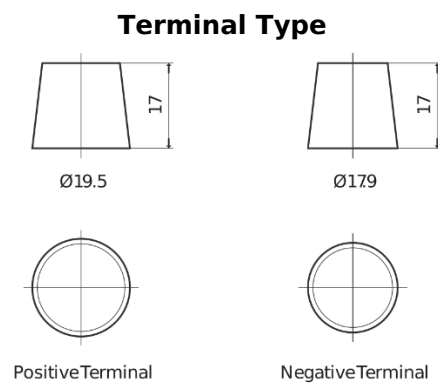

**Product overview**

Batteries for Marine and Leisure

**Equipment GEL ES1200**

Part number	ES1200
Technology	GEL
EAN/GTIN	3661024035798
Voltage	12 V
Capacity	110.0 Ah
Watt hour	1200 Wh
Length	284 mm
Width	267 mm
Height	226 mm
Box size	D07
Polarity	ETN 2
Terminal Type	EN taper post
Hold Down	B0
Weights (subject of variation)	37.50 kg