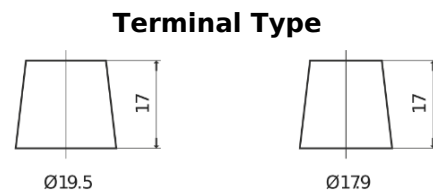

Product overview

Batteries for Marine and Leisure

Dual ER850

Part number	ER850
Technology	Flooded
EAN/GTIN	3661024037440
Voltage	12 V
Capacity	180.0 Ah
CCA	1000 A
Watt hour	850 Wh
Length	513 mm
Width	223 mm
Height	223 mm
Box size	D05
Polarity	ETN 3
Terminal Type	EN taper post
Hold Down	B0
Weights (subject of variation)	46.10 kg