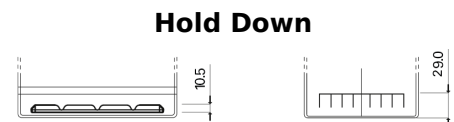

Product overview

Batteries for Marine and Leisure

Dual ER350

Part number	ER350
Technology	Flooded
EAN/GTIN	3661024036009
Voltage	12 V
Capacity	80 Ah
CCA	510 A
Watt hour	350 Wh
Length	270 mm
Width	173 mm
Height	222 mm
Box size	D26
Polarity	ETN 1
Terminal Type	EN taper post
Hold Down	Korean B1+B6
Weights (subject of variation)	17.40 kg