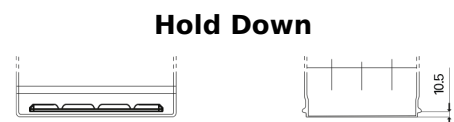

**Product overview**

Batteries for Cars

**Premium EA654**

Part number	EA654
Technology	Flooded
EAN/GTIN	3661024034142
Voltage	12 V
Capacity	65 Ah
CCA	580 A
Length	230 mm
Width	173 mm
Height	222 mm
Box size	D23
Polarity	ETN 0
Terminal Type	EN taper post
Hold Down	Korean B1
Weights (subject of variation)	16.00 kg