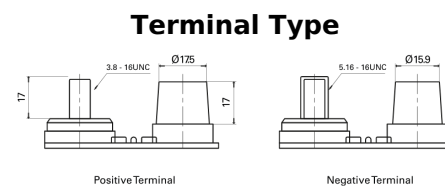

Product overview

Batteries for Marine and Leisure

Dual AGM EP900

Part number	EP900
Technology	AGM
EAN/GTIN	3661024035965
Voltage	12 V
Capacity	100.0 Ah
CCA	800 A
Watt hour	900 Wh
Length	330 mm
Width	173 mm
Height	240 mm
Box size	G31
Polarity	ETN 1
Terminal Type	SAE M 3/8" - 5/16" taper&stud
Hold Down	B0
Weights (subject of variation)	31.00 kg