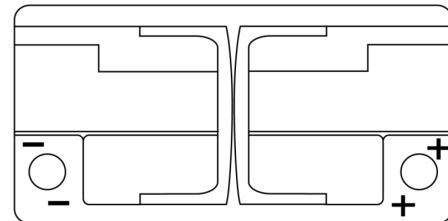

Product overview

Batteries for Marine and Leisure

Dual AGM EP800

Part number	EP800
Technology	AGM
EAN/GTIN	3661024036535
Voltage	12 V
Capacity	95.0 Ah
CCA	850 A
Watt hour	800 Wh
Length	353 mm
Width	175 mm
Height	190 mm
Box size	L05
Polarity	ETN 0
Terminal Type	EN taper post
Hold Down	B13
Weights (subject of variation)	26.10 kg

Polarity

Terminal Type

Positive Terminal

Negative Terminal

Hold Down

Design, features and specifications are subject to change without notice. We disclaim any representation or warranty, express or implied, concerning the data or recommendations, and in no event shall be liable for any loss or damage claimed to have arisen as a result. Some products may not be available in your local market.