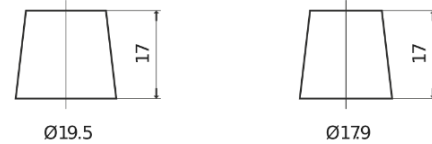

Terminal Type