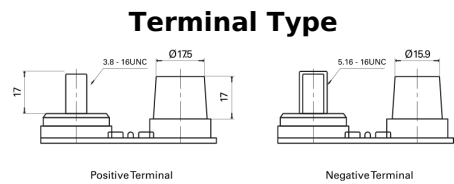

**Product overview**

Batteries for Marine and Leisure

**Dual AGM EP450**

Part number	EP450
Technology	AGM
EAN/GTIN	3661024035972
Voltage	12 V
Capacity	50.0 Ah
CCA	750 A
Watt hour	450 Wh
Length	260 mm
Width	173 mm
Height	206 mm
Box size	G34
Polarity	ETN 1
Terminal Type	SAE M 3/8" - 5/16" taper&stud
Hold Down	B7
Weights (subject of variation)	18.60 kg