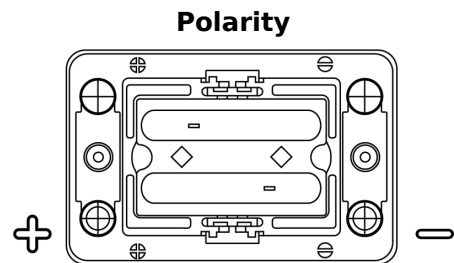

**Product overview**

Batteries for Marine and Leisure

**Dual AGM EP450**

Part number	EP450
Technology	AGM
EAN/GTIN	3661024035972
Voltage	12 V
Capacity	50.0 Ah
CCA	750 A
Watt hour	450 Wh
Length	260 mm
Width	173 mm
Height	206 mm
Box size	G34
Polarity	ETN 1
Terminal Type	SAE M 3/8" - 5/16" taper&stud
Hold Down	B7
Weights (subject of variation)	18.60 kg