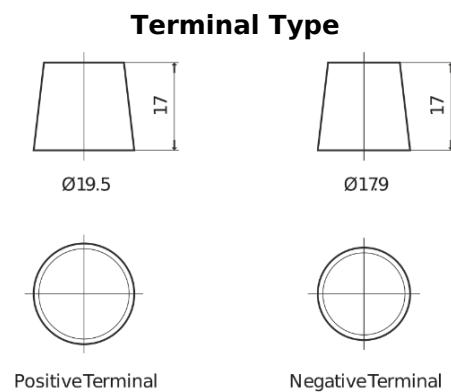

**Product overview**

Batteries for Marine and Leisure

**Dual AGM EP1500**

Part number	EP1500
Technology	AGM
EAN/GTIN	3661024035941
Voltage	12 V
Capacity	180.0 Ah
CCA	900 A
Watt hour	1500 Wh
Length	513 mm
Width	223 mm
Height	223 mm
Box size	D05
Polarity	ETN 3
Terminal Type	EN taper post
Hold Down	B0
Weights (subject of variation)	50.00 kg