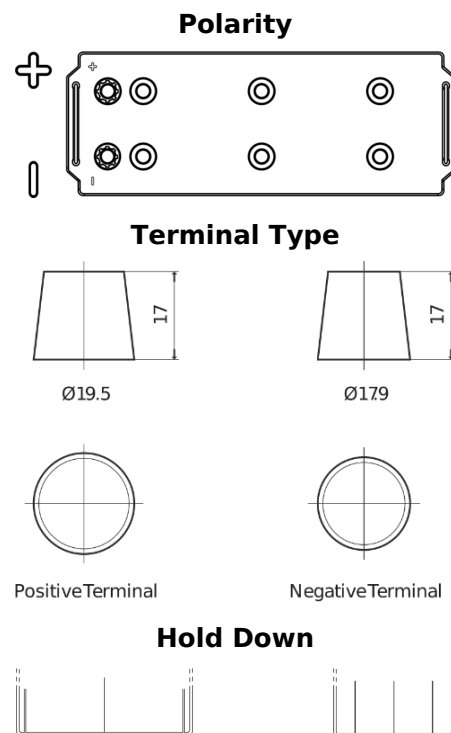

Product overview

Batteries for Marine and Leisure

Start EN900

Part number	EN900
Technology	Flooded
EAN/GTIN	3661024036061
Voltage	12 V
Capacity	140.0 Ah
CCA	800 A
MCA	900
Length	513 mm
Width	189 mm
Height	223 mm
Box size	D04
Polarity	ETN 3
Terminal Type	EN taper post
Hold Down	B0
Weights (subject of variation)	34.10 kg