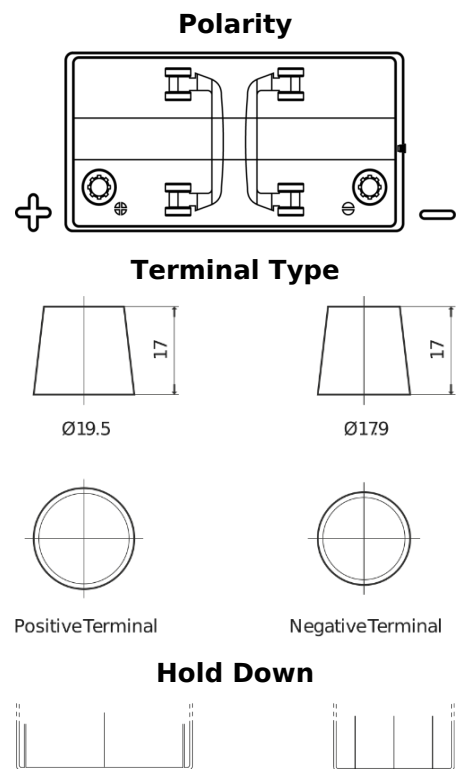

Product overview

Batteries for Marine and Leisure

Start EN850

Part number	EN850
Technology	Flooded
EAN/GTIN	3661024036078
Voltage	12 V
Capacity	110.0 Ah
CCA	750 A
MCA	850
Length	349 mm
Width	175 mm
Height	235 mm
Box size	D02
Polarity	ETN 1
Terminal Type	EN taper post
Hold Down	B0
Weights (subject of variation)	25.40 kg