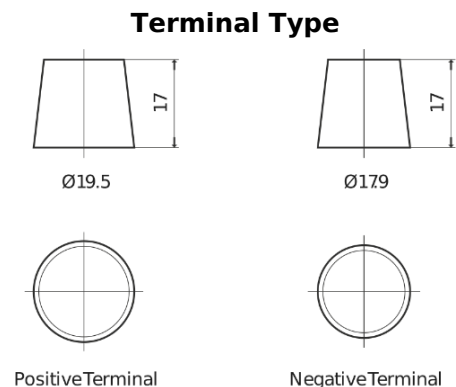

Product overview

Batteries for Marine and Leisure

Start EN850

Part number	EN850
Technology	Flooded
EAN/GTIN	3661024036078
Voltage	12 V
Capacity	110.0 Ah
CCA	750 A
MCA	850
Length	349 mm
Width	175 mm
Height	235 mm
Box size	D02
Polarity	ETN 1
Terminal Type	EN taper post
Hold Down	B0
Weights (subject of variation)	25.40 kg