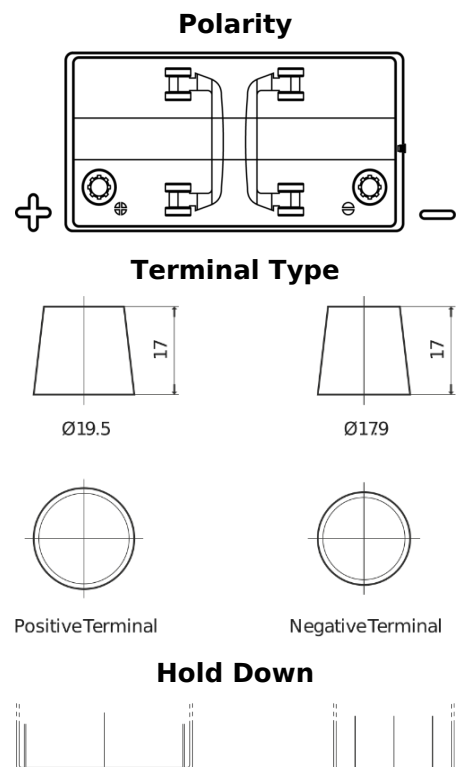

**Product overview**

Batteries for Marine and Leisure

**Start EN850**

|                                |               |
|--------------------------------|---------------|
| Part number                    | EN850         |
| Technology                     | Flooded       |
| EAN/GTIN                       | 3661024036078 |
| Voltage                        | 12 V          |
| Capacity                       | 110.0 Ah      |
| CCA                            | 750 A         |
| MCA                            | 850           |
| Length                         | 349 mm        |
| Width                          | 175 mm        |
| Height                         | 235 mm        |
| Box size                       | D02           |
| Polarity                       | ETN 1         |
| Terminal Type                  | EN taper post |
| Hold Down                      | B0            |
| Weights (subject of variation) | 25.40 kg      |