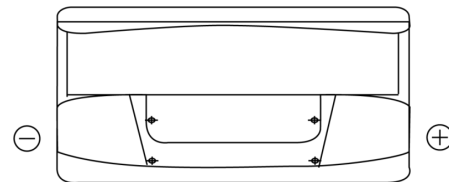

Product overview

Batteries for Marine and Leisure

Start EN800

Part number	EN800
Technology	Flooded
EAN/GTIN	3661024036351
Voltage	12 V
Capacity	90.0 Ah
CCA	720 A
MCA	800
Length	353 mm
Width	175 mm
Height	190 mm
Box size	L05
Polarity	ETN 0
Terminal Type	EN taper post
Hold Down	B13
Weights (subject of variation)	20.50 kg

Polarity

Terminal Type

Positive Terminal

Negative Terminal

Hold Down

Design, features and specifications are subject to change without notice. We disclaim any representation or warranty, express or implied, concerning the data or recommendations, and in no event shall be liable for any loss or damage claimed to have arisen as a result. Some products may not be available in your local market.