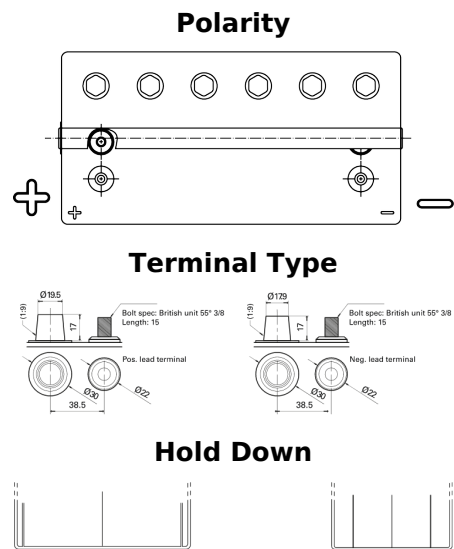

**Product overview**

Batteries for Marine and Leisure

**Start AGM EM960**

Part number	EM960
Technology	AGM
EAN/GTIN	3661024036016
Voltage	12 V
Capacity	100.0 Ah
CCA	800 A
MCA	960
Length	330 mm
Width	173 mm
Height	240 mm
Box size	G31
Polarity	ETN 1
Terminal Type	SAE M 3/8" taper&stud
Hold Down	B0
Weights (subject of variation)	31.00 kg