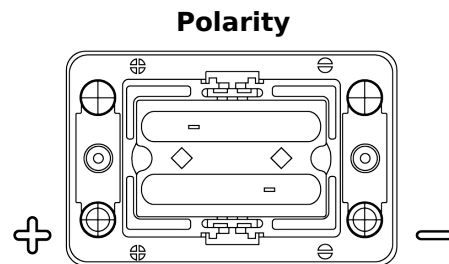

**Product overview**

Batteries for Marine and Leisure

**Start AGM EM1000**

Part number	EM1000
Technology	AGM
EAN/GTIN	3661024036023
Voltage	12 V
Capacity	50.0 Ah
CCA	800 A
MCA	1000
Length	260 mm
Width	173 mm
Height	206 mm
Box size	G34
Polarity	ETN 1
Terminal Type	SAE M 3/8"- 5/16" taper&stud
Hold Down	B7
Weights (subject of variation)	17.90 kg