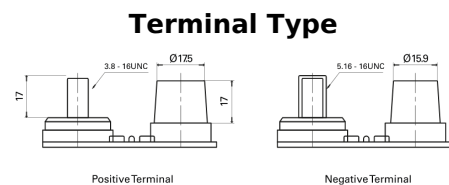

**Product overview**

Batteries for Marine and Leisure

**Start AGM EM1000**

Part number	EM1000
Technology	AGM
EAN/GTIN	3661024036023
Voltage	12 V
Capacity	50.0 Ah
CCA	800 A
MCA	1000
Length	260 mm
Width	173 mm
Height	206 mm
Box size	G34
Polarity	ETN 1
Terminal Type	SAE M 3/8"- 5/16" taper&stud
Hold Down	B7
Weights (subject of variation)	17.90 kg