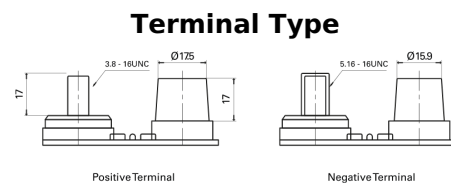

Product overview

Batteries for Marine and Leisure

Start AGM EM1000

Part number	EM1000
Technology	AGM
EAN/GTIN	3661024036023
Voltage	12 V
Capacity	50.0 Ah
CCA	800 A
MCA	1000
Length	260 mm
Width	173 mm
Height	206 mm
Box size	G34
Polarity	ETN 1
Terminal Type	SAE M 3/8"- 5/16" taper&stud
Hold Down	B7
Weights (subject of variation)	17.90 kg