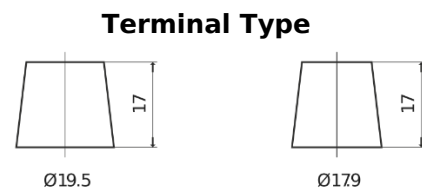

Product overview

Batteries for Cars

Excell EB604

Part number	EB604
Technology	Flooded
EAN/GTIN	3661024034418
Voltage	12 V
Capacity	60 Ah
CCA	480 A
Length	230 mm
Width	173 mm
Height	222 mm
Box size	D23
Polarity	ETN 0
Terminal Type	EN taper post
Hold Down	Korean B1
Weights (subject of variation)	14.60 kg