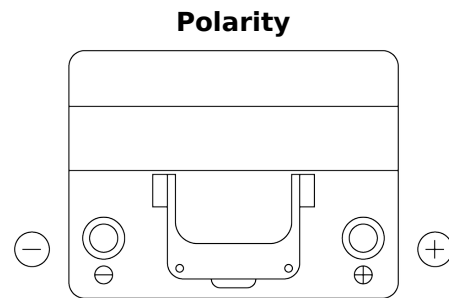

Product overview

Batteries for Cars

Excell EB604

Part number	EB604
Technology	Flooded
EAN/GTIN	3661024034418
Voltage	12 V
Capacity	60 Ah
CCA	480 A
Length	230 mm
Width	173 mm
Height	222 mm
Box size	D23
Polarity	ETN 0
Terminal Type	EN taper post
Hold Down	Korean B1
Weights (subject of variation)	14.60 kg