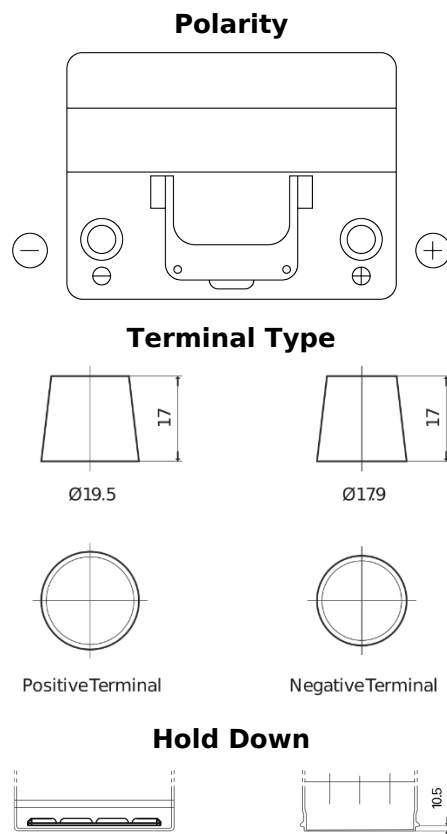

Product overview

Batteries for Cars

Excell EB604

Part number	EB604
Technology	Flooded
EAN/GTIN	3661024034418
Voltage	12 V
Capacity	60 Ah
CCA	480 A
Length	230 mm
Width	173 mm
Height	222 mm
Box size	D23
Polarity	ETN 0
Terminal Type	EN taper post
Hold Down	Korean B1
Weights (subject of variation)	14.60 kg