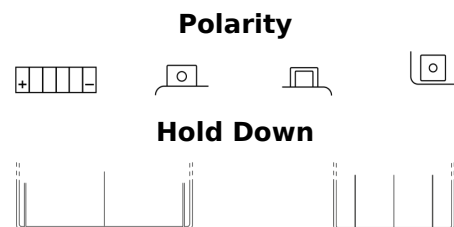

Product overview

Batteries for Motorcycles, ATVs, Snowmobiles, Garden

Li-Ion ELTX14H

Part number	ELTX14H
Technology	Li-Ion
EAN/GTIN	3661024036801
Voltage	12 V
Capacity	4.0 Ah
CCA	240 A
Watt hour	48 Wh
Length	150 mm
Width	90 mm
Height	95 mm
Box size	C53
Polarity	ETN 1
Terminal Type	M12
Hold Down	B0
Weights (subject of variation)	0.90 kg