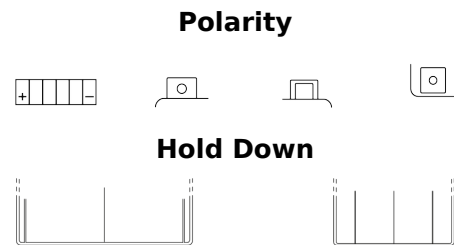

Product overview

Batteries for Motorcycles, ATVs, Snowmobiles, Garden

Li-Ion ELTX12

Part number	ELTX12
Technology	Li-Ion
EAN/GTIN	3661024036832
Voltage	12 V
Capacity	3.5 Ah
CCA	210 A
Watt hour	42 Wh
Length	150 mm
Width	90 mm
Height	95 mm
Box size	C53
Polarity	ETN 1
Terminal Type	M12
Hold Down	B0
Weights (subject of variation)	0.80 kg