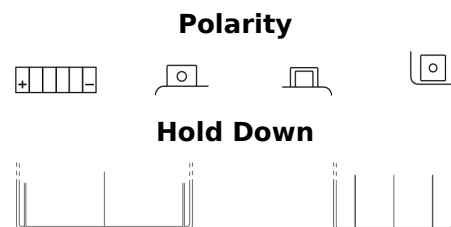

**Product overview**

Batteries for Motorcycles, ATVs, Snowmobiles, Garden

**Li-Ion ELT12B**

Part number	ELT12B
Technology	Li-Ion
EAN/GTIN	3661024036818
Voltage	12 V
Capacity	5.0 Ah
CCA	260 A
Watt hour	60 Wh
Length	150 mm
Width	70 mm
Height	130 mm
Box size	C51
Polarity	ETN 1
Terminal Type	M12
Hold Down	B0
Weights (subject of variation)	0.90 kg