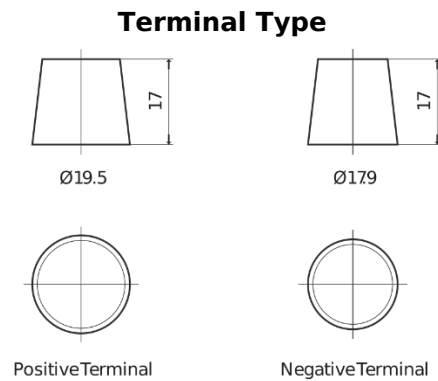

Product overview

Batteries for Trucks, Buses, Construction, Agriculture

StartPRO EG1206

Part number	EG1206
Technology	Flooded
EAN/GTIN	3661024037013
Voltage	12 V
Capacity	120 Ah
CCA	680 A
Length	510 mm
Width	175 mm
Height	225 mm
Box size	D08
Polarity	ETN 4
Terminal Type	EN taper post
Hold Down	B3
Weights (subject of variation)	31.80 kg