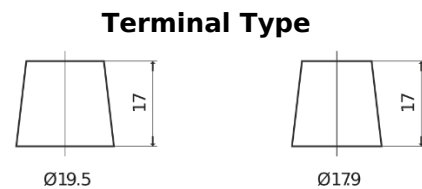

Product overview

Batteries for Trucks, Buses, Construction, Agriculture

PowerPRO Agri&Construction EJ2353

Part number	EJ2353
Technology	Flooded
EAN/GTIN	3661024036924
Voltage	12 V
Capacity	235 Ah
CCA	1450 A
Length	518 mm
Width	274 mm
Height	240 mm
Box size	D06
Polarity	ETN 3
Terminal Type	EN taper post
Hold Down	B0
Weights (subject of variation)	59.70 kg