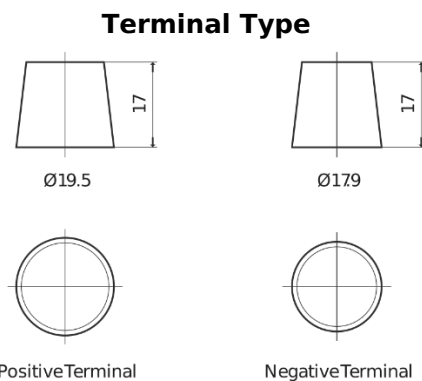

Product overview

Batteries for Trucks, Buses, Construction, Agriculture

PowerPRO Agri&Construction EJ2353

Part number	EJ2353
Technology	Flooded
EAN/GTIN	3661024036924
Voltage	12 V
Capacity	235 Ah
CCA	1450 A
Length	518 mm
Width	274 mm
Height	240 mm
Box size	D06
Polarity	ETN 3
Terminal Type	EN taper post
Hold Down	B0
Weights (subject of variation)	59.70 kg