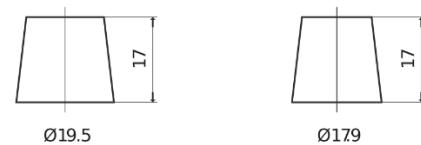

**Product overview**

Batteries for Cars

**AGM EK720**

Part number	EK720
Technology	AGM
EAN/GTIN	3661024037907
Voltage	12 V
Capacity	72.0 Ah
CCA	760 A
Length	278 mm
Width	175 mm
Height	190 mm
Box size	L03
Polarity	ETN 0
Terminal Type	EN taper post
Hold Down	B13
Weights (subject of variation)	20.60 kg

**Polarity**

**Terminal Type**

Positive Terminal

Negative Terminal

**Hold Down**

Design, features and specifications are subject to change without notice. We disclaim any representation or warranty, express or implied, concerning the data or recommendations, and in no event shall be liable for any loss or damage claimed to have arisen as a result. Some products may not be available in your local market.