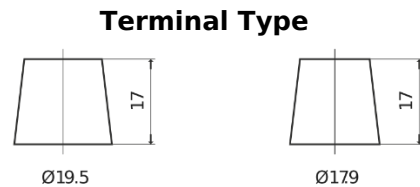

Product overview

Batteries for Trucks, Buses, Construction, Agriculture

PowerPRO CF2353

Part number	CF2353
Technology	Flooded
EAN/GTIN	3661024015325
Voltage	12 V
Capacity	235 Ah
CCA	1300 A
Length	518 mm
Width	274 mm
Height	240 mm
Box size	D06
Polarity	ETN 3
Terminal Type	EN taper post
Hold Down	B0
Weights (subject of variation)	56.30 kg