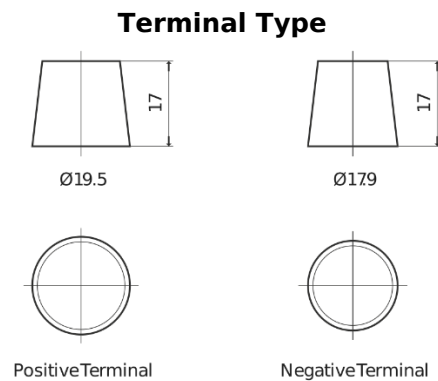

Product overview

Batteries for Marine and Leisure

Dual AGM EP2100

Part number	EP2100
Technology	AGM
EAN/GTIN	3661024035934
Voltage	12 V
Capacity	240 Ah
CCA	1200 A
Watt hour	2100 Wh
Length	518 mm
Width	274 mm
Height	240 mm
Box size	D06
Polarity	ETN 3
Terminal Type	EN taper post
Hold Down	B0
Weights (subject of variation)	70.00 kg