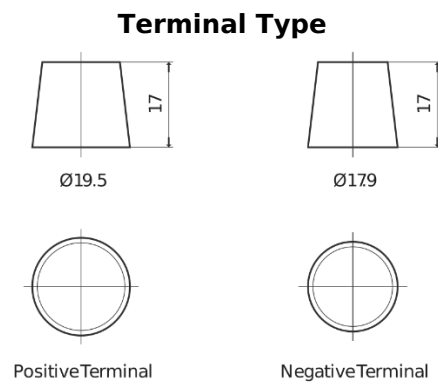

Product overview

Batteries for Marine and Leisure

Dual AGM EP2100

Part number	EP2100
Technology	AGM
EAN/GTIN	3661024035934
Voltage	12 V
Capacity	240 Ah
CCA	1200 A
Watt hour	2100 Wh
Length	518 mm
Width	274 mm
Height	240 mm
Box size	D06
Polarity	ETN 3
Terminal Type	EN taper post
Hold Down	B0
Weights (subject of variation)	70.00 kg