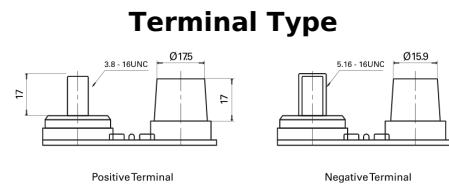

**Product overview**

Batteries for Trucks, Buses, Construction, Agriculture

**PowerPRO Agri&Construction EJ050C**

Part number	EJ050C
Technology	AGM
EAN/GTIN	3661024036979
Voltage	12 V
Capacity	50.0 Ah
CCA	800 A
Length	260 mm
Width	173 mm
Height	206 mm
Box size	G34
Polarity	ETN 1
Terminal Type	SAE M 3/8" - 5/16" taper&stud
Hold Down	B7
Weights (subject of variation)	17.90 kg