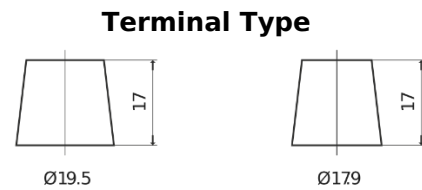

Product overview

Batteries for Trucks, Buses, Construction, Agriculture

StartPRO EG2253

Part number	EG2253
Technology	Flooded
EAN/GTIN	3661024037549
Voltage	12 V
Capacity	225.0 Ah
CCA	1200 A
Length	518 mm
Width	274 mm
Height	240 mm
Box size	D06
Polarity	ETN 3
Terminal Type	EN taper post
Hold Down	B0
Weights (subject of variation)	54.90 kg