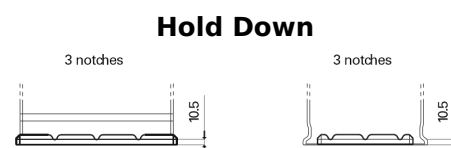

Product overview

Batteries for Trucks, Buses, Construction, Agriculture

StartPRO EG1806

Part number	EG1806
Technology	Flooded
EAN/GTIN	3661024035507
Voltage	12 V
Capacity	180.0 Ah
CCA	1000 A
Length	510 mm
Width	218 mm
Height	225 mm
Box size	D09
Polarity	ETN 4
Terminal Type	EN taper post
Hold Down	B3
Weights (subject of variation)	43.00 kg