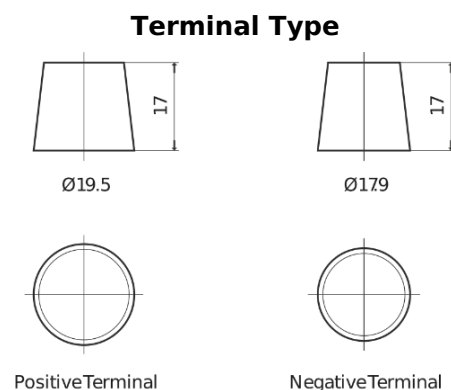

Product overview

Batteries for Trucks, Buses, Construction, Agriculture

StartPRO EG1806

Part number	EG1806
Technology	Flooded
EAN/GTIN	3661024035507
Voltage	12 V
Capacity	180.0 Ah
CCA	1000 A
Length	510 mm
Width	218 mm
Height	225 mm
Box size	D09
Polarity	ETN 4
Terminal Type	EN taper post
Hold Down	B3
Weights (subject of variation)	43.00 kg