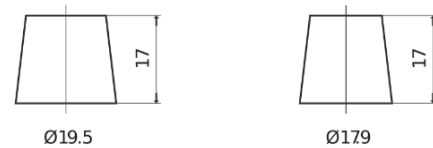

Terminal Type