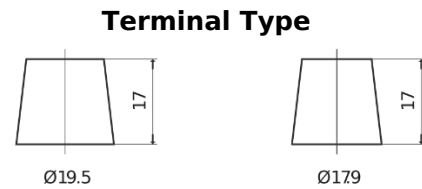

**Product overview**

Batteries for Trucks, Buses, Construction, Agriculture

**EndurancePRO EFB EX2253**

Part number	EX2253
Technology	EFB
EAN/GTIN	3661024036702
Voltage	12 V
Capacity	225 Ah
CCA	1150 A
Length	518 mm
Width	274 mm
Height	240 mm
Box size	D06
Polarity	ETN 3
Terminal Type	EN taper post
Hold Down	B0
Weights (subject of variation)	60.10 kg