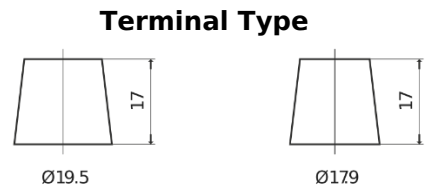

**Product overview**

Batteries for Trucks, Buses, Construction, Agriculture

**EndurancePRO EFB CX2253**

Part number	CX2253
Technology	EFB
EAN/GTIN	3661024016704
Voltage	12 V
Capacity	225 Ah
CCA	1150 A
Length	518 mm
Width	274 mm
Height	240 mm
Box size	D06
Polarity	ETN 3
Terminal Type	EN taper post
Hold Down	B0
Weights (subject of variation)	60.10 kg