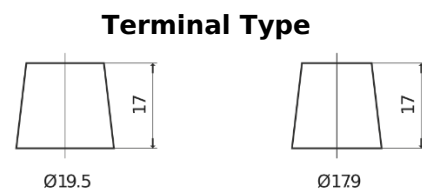

**Product overview**

Batteries for Marine and Leisure

**Equipment ET1600**

Part number	ET1600
Technology	Flooded
EAN/GTIN	3661024035873
Voltage	12 V
Capacity	230 Ah
Watt hour	1600 Wh
Length	518 mm
Width	274 mm
Height	240 mm
Box size	D06
Polarity	ETN 3
Terminal Type	EN taper post
Hold Down	B0
Weights (subject of variation)	64.80 kg