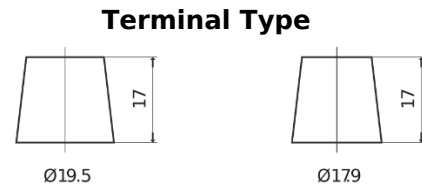

**Product overview**

Batteries for Trucks, Buses, Construction, Agriculture

**Endurance+PRO Gel TD2103**

Part number	TD2103
Technology	GEL
EAN/GTIN	3661024057103
Voltage	12 V
Capacity	210 Ah
CCA	1030 A
Length	518 mm
Width	274 mm
Height	240 mm
Box size	D06
Polarity	ETN 3
Terminal Type	EN taper post
Hold Down	B0
Weights (subject of variation)	63.50 kg