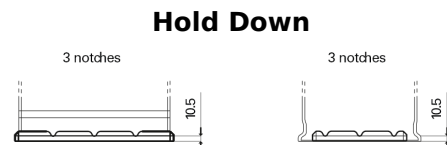

Product overview

Batteries for Trucks, Buses, Construction, Agriculture

StartPRO EG1355

Part number	EG1355
Technology	Flooded
EAN/GTIN	3661024035521
Voltage	12 V
Capacity	135.0 Ah
CCA	1000 A
Length	514 mm
Width	175 mm
Height	210 mm
Box size	DB8
Polarity	ETN 3
Terminal Type	EN taper post
Hold Down	B3
Weights (subject of variation)	36.00 kg