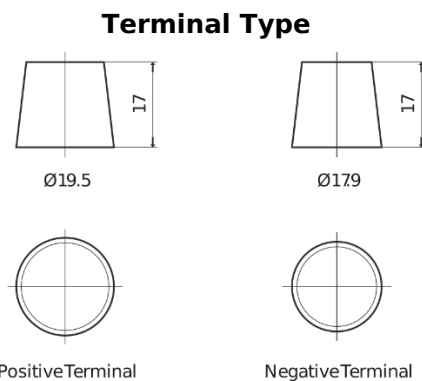

Product overview

Batteries for Trucks, Buses, Construction, Agriculture

Endurance+PRO Gel ED2103

Part number	ED2103
Technology	GEL
EAN/GTIN	3661024037341
Voltage	12 V
Capacity	210 Ah
CCA	1030 A
Length	518 mm
Width	274 mm
Height	240 mm
Box size	D06
Polarity	ETN 3
Terminal Type	EN taper post
Hold Down	B0
Weights (subject of variation)	63.50 kg