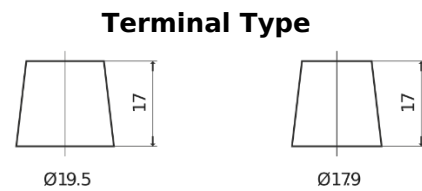

Product overview

Batteries for Trucks, Buses, Construction, Agriculture

StartPRO EG1353

Part number	EG1353
Technology	Flooded
EAN/GTIN	3661024035545
Voltage	12 V
Capacity	135.0 Ah
CCA	1000 A
Length	514 mm
Width	218 mm
Height	210 mm
Box size	DB9
Polarity	ETN 3
Terminal Type	EN taper post
Hold Down	B0
Weights (subject of variation)	39.80 kg